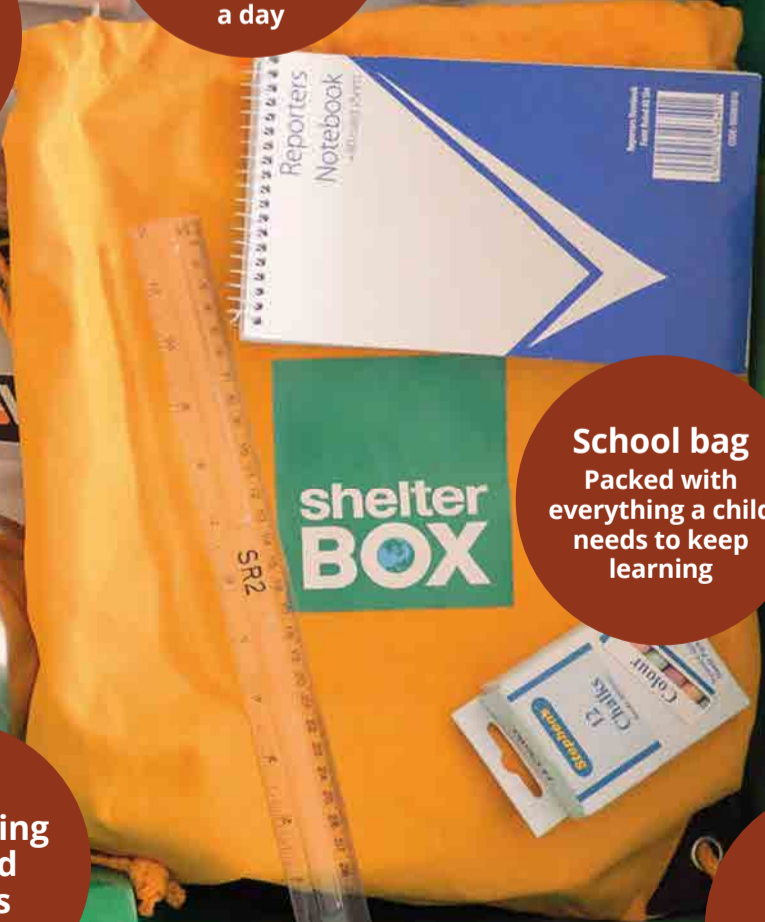

School bag

Packed with everything a child needs to keep learning